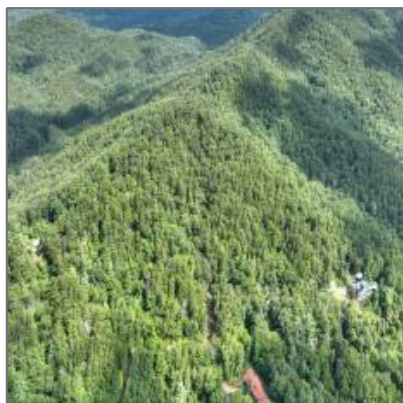

Cherry Log Georgia Mountain Farms

- 938 ROCKY MOUNTAIN CIR, Cherry Log,
Georgia 30522

Basic [Details](#)

MLS Number: **327833**

Property Type: **Acreage**

Price: **\$76,500**

View: **Mountain, woods
forest**

Address [Map](#)

Country: **US**

State: **GA**

City: **Cherry Log**

Zipcode: **30522**

Street: **ROCKY MOUNTAIN
CIR**

Street Number: **938**

Longitude: **W85° 38' 36.4"**

Latitude: **N34° 47' 19.5"**

MLS [Addon](#)

Frontage: **Road**

Sewer: **See remarks**

Water: **See remarks**

Acreage: **3.72**

Miles to Town: **10-15 miles**

Listing Office
Name: **REMAX Town &
Country - Ellijay**